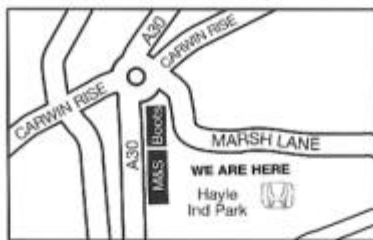

KEEP THIS VOUCHER

Rowes Honda

HAYLE - CORNWALL Phone 01736 751166
Off A30 behind Marks & Spencer

Rowes Honda

PLYMSTOCK - PLYMOUTH
Phone 01752 485333

Rowes Honda

Rowes Honda

TRISPEN TRURO 01872 279631
Take the A39 from the city towards Newquay

Rowes Honda

WESTON MILL - PLYMOUTH
TEL 01752 364400 At 447 Wolseley Road

DISCOUNT MOT

At any
Rowes
Service Centres
JUST £39.95

To Qualify for this fantastic offer please produce this leaflet at time of booking

This voucher cannot be used in conjunction with any other offer, One voucher per MOT class (IV) only, offer expires 30/07/2010

FAMILY SERVICE YOU CAN TRUST